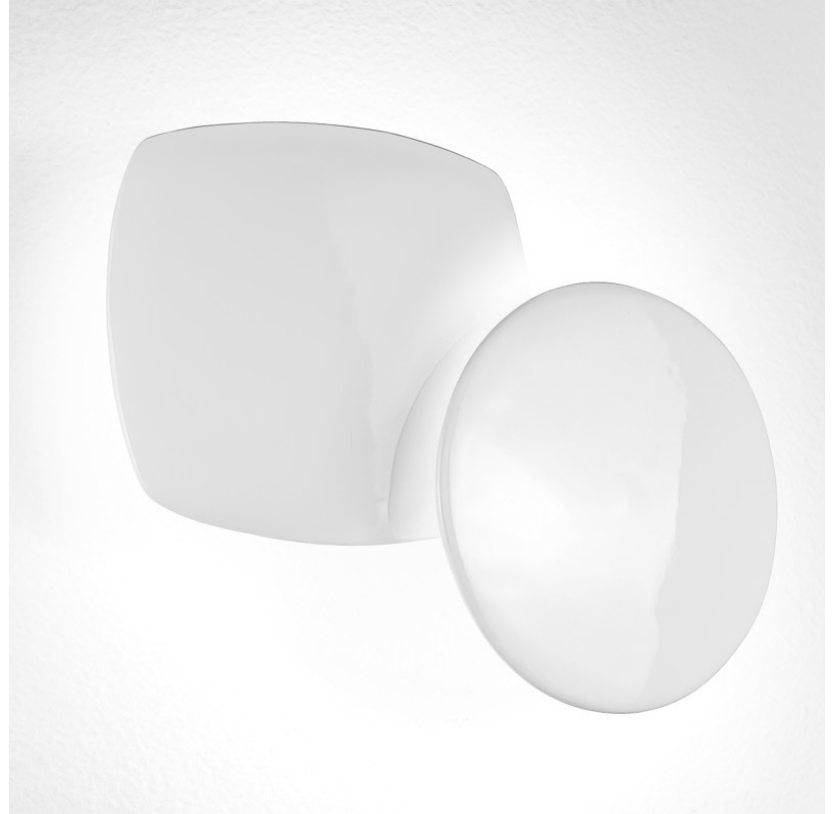

PROJECT
TYPE
NOTES
QUANTITY
DATE

AFEF SURFACE

D83125

GENERAL

Series: Afef
Brand: Panzeri
Division: Design
Mounting Type: Surface
Mounting Location: Wall
Subcategory: Ambient

PHYSICAL

Shape: Abstract
Length (mm): 280
Length (in): 11
Height (mm): 210
Depth (mm): 80
Height (in): 8 1/4
Depth (in): 3 1/8
Extension (mm): 80
Extension (in): 3 1/8
Light Distribution: Indirect
Weight (kg): 2.7
Weight (lbs): 6
Diffuser: White Ceramic
Fixture Finish: WHI
Fixture Material: Ceramic

ELECTRICAL

Number of Lamps: 2
Lamp Type: LED Retrofit
Lamp Shape: T4
Bulb Included: Bulb Not Included
Total Output Wattage (W): 10
Max. Wattage Per Lamp (W): 5
Lamp Base: G9
Input Voltage (V): 120

LED

OPTICAL

RATINGS AND CERTIFICATIONS

Certified By: CSA Certified to UL and CSA Standards
IP rating: IP20