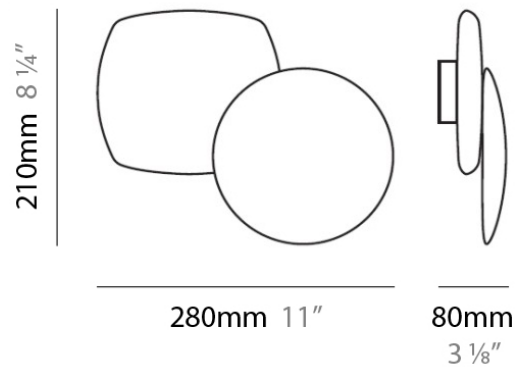

PROJECT
TYPE
NOTES
QUANTITY
DATE

AFEF SURFACE

D83125

GENERAL

Series: Afef
Brand: Panzeri
Division: Design
Mounting Type: Surface
Mounting Location: Wall
Subcategory: Ambient

PHYSICAL

Shape: Abstract
Length (mm): 280
Length (in): 11
Height (mm): 210
Depth (mm): 80
Height (in): 8 1/4
Depth (in): 3 1/8
Extension (mm): 80
Extension (in): 3 1/8
Light Distribution: Indirect
Weight (kg): 2.7
Weight (lbs): 6
Diffuser: White Ceramic
Fixture Finish: WHI
Fixture Material: Ceramic

ELECTRICAL

Number of Lamps: 2
Lamp Type: LED Retrofit
Lamp Shape: T4
Bulb Included: Bulb Not Included
Total Output Wattage (W): 10
Max. Wattage Per Lamp (W): 5
Lamp Base: G9
Input Voltage (V): 120

LED

OPTICAL

RATINGS AND CERTIFICATIONS

Certified By: CSA Certified to UL and CSA Standards
IP rating: IP20