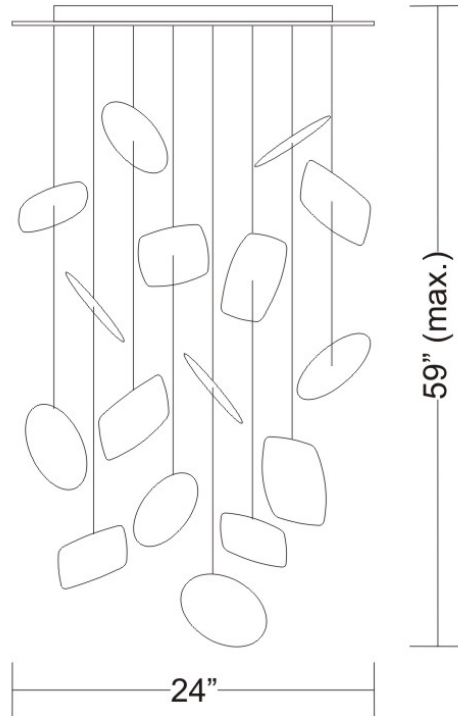

AFEF SUSPENSION

D81150

GENERAL

Series: Afef
Brand: Panzeri
Division: Design
Mounting Type: Suspension
Mounting Location: Ceiling
Subcategory: Pendant

PHYSICAL

Diameter (mm): 610
Diameter (in): 24
Height (mm): 1500
Height (in): 59
Weight (kg): 10.9
Weight (lbs): 24
Diffuser: Ceramic - Black and White
Fixture Material: Stainless Steel

ELECTRICAL

Number of Lamps: 4
Lamp Type: LED Retrofit / Halogen
Lamp Shape: MR20
Bulb Included: Bulb Not Included
Total Output Wattage (W): 44 / 300
Max. Wattage Per Lamp (W): 18
Lamp Base: GU10
Input Voltage (V): 120

LED

OPTICAL

RATINGS AND CERTIFICATIONS

Certified By: CSA Certified to UL and CSA Standards
IP rating: IP20