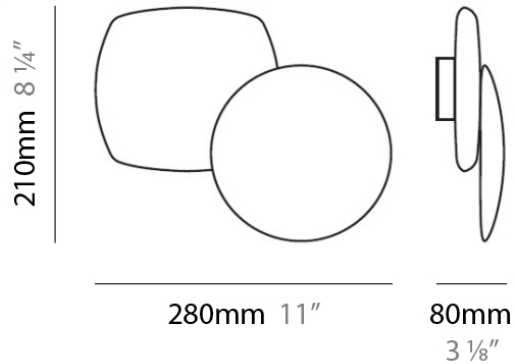

PROJECT	_____
TYPE	_____
NOTES	_____
QUANTITY	_____
DATE	_____

AFEF SURFACE

D83126

GENERAL

Series: Afef
Brand: Panzeri
Division: Design
Mounting Type: Surface
Mounting Location: Wall
Subcategory: Ambient

PHYSICAL

Shape: Abstract
Length (mm): 280
Length (in): 11
Height (mm): 210
Height (in): 8 1/4
Extension (mm): 80
Extension (in): 3 1/8
Light Distribution: Indirect
Weight (kg): 2.7
Weight (lbs): 6
Diffuser: White & Black Ceramic
Fixture Material: Ceramic

ELECTRICAL

Number of Lamps: 2
Lamp Type: LED Retrofit
Lamp Shape: T4
Bulb Included: Bulb Not Included
Total Output Wattage (W): 16
Max. Wattage Per Lamp (W): 8
Lamp Base: G9
Input Voltage (V): 120

LED

OPTICAL

RATINGS AND CERTIFICATIONS

Certified By: CSA Certified to UL and CSA Standards
IP rating: IP20